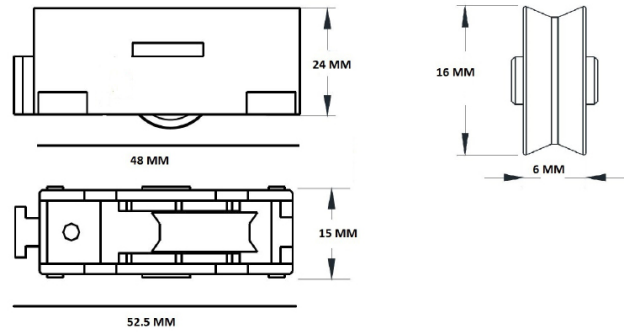

REF. **81135** Bl. 2
REF. **500** Grael