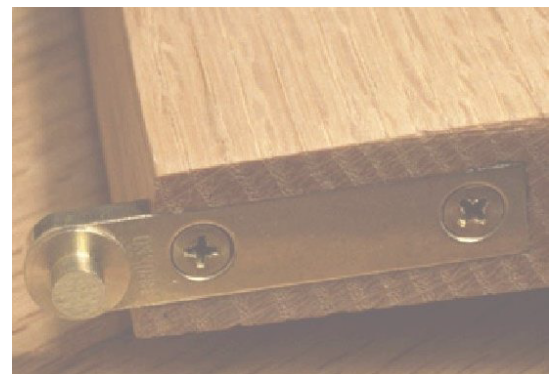

REF. 81278

PIVOTE GUÍA ESCUADRA

REF. 81277

ARMARIOS

PIVOTE GUÍA PUERTA CORREDERA

REF. **81276**

BURLETE FLECOS ADHESIVOS

REF. **81188** 3 Mts.
REF. **81186** 1,5 Mts.