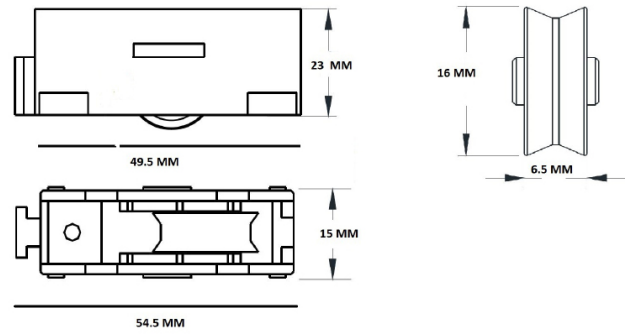

REF. **81136** Bl. 2
REF. **501** Grael

RODAMIENTO MOD. 3-P

REF. **81137** Bl. 2
REF. **502** Grael

RODAMIENTO MOD. 4-P

REF. **81138** Bl. 2
REF. **503** Grael

RODAMIENTO MOD. 5-P

REF. 81124

POLEA METAL 26MM